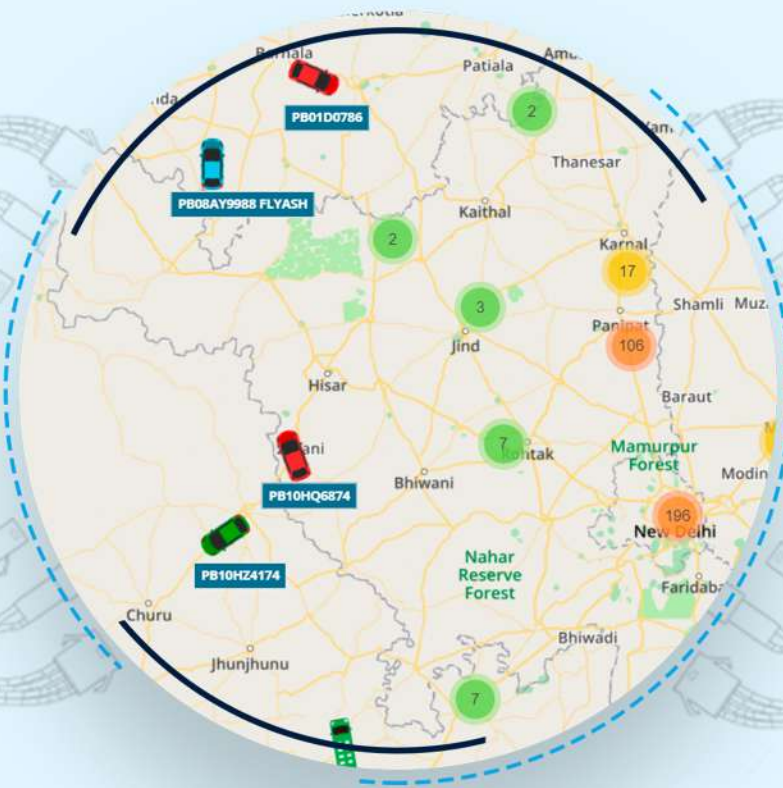

# SECURING THE WORLD WITH OUR TELEMATICS SOLUTIONS

One stop solution for all your vehicle safety needs.

GPS Trackers | Asset Trackers | Fuel Sensors | Dashcams  
Battery Management Solutions | E-locks for Container Tracking  
Temperature & Humidity Sensors And ID Cards with GPS Tracker