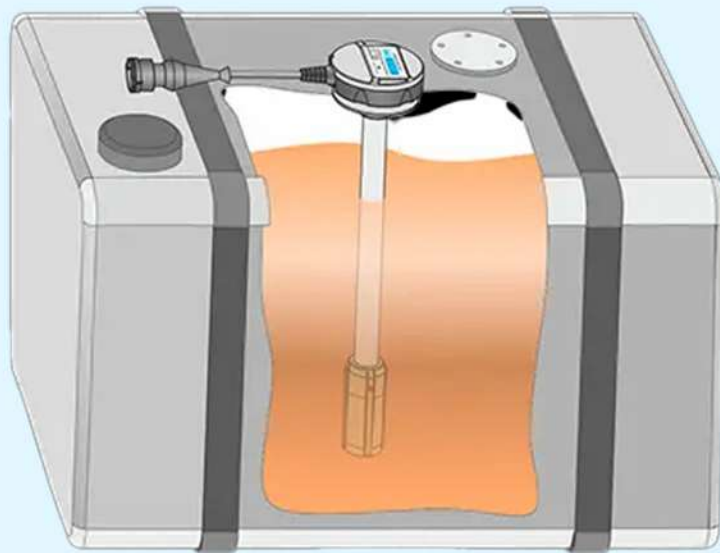

EXPLORE THE FUTURE OF VEHICLE TRACKING
WITH **PICTOR TELEMATICS**

OUR FUEL SENSOR

Fuel your fleet's future – Choose the right fuel sensor and monitor your fuel costs with precision.

WWW.PICTORTELEMATICS.COM

Toll Free : 1800 123 2632