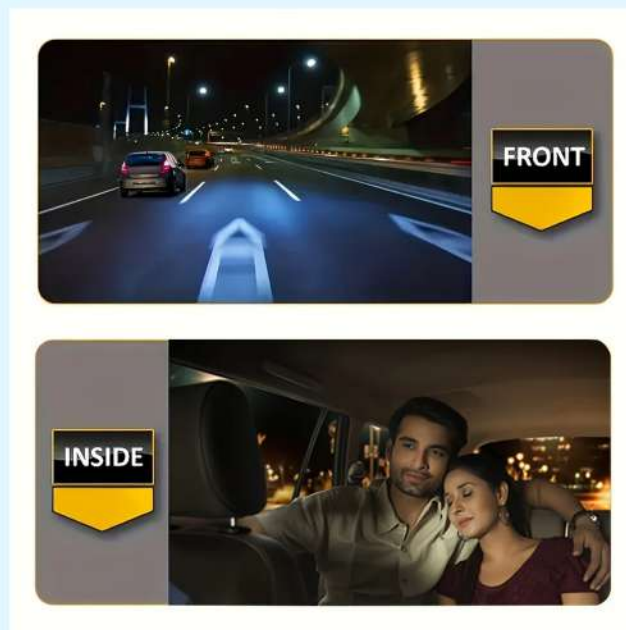

EXPLORE THE FUTURE OF VEHICLE TRACKING
WITH **PICTOR TELEMATICS**

OUR DASHCAM

**FIND THE PERFECT DASHCAM WITH GPS TRACKING AND
PROTECT YOUR JOURNEY FROM ALL ANGLES.**

WWW.PICTORTELEMATICS.COM

Toll Free : 1800 123 2632