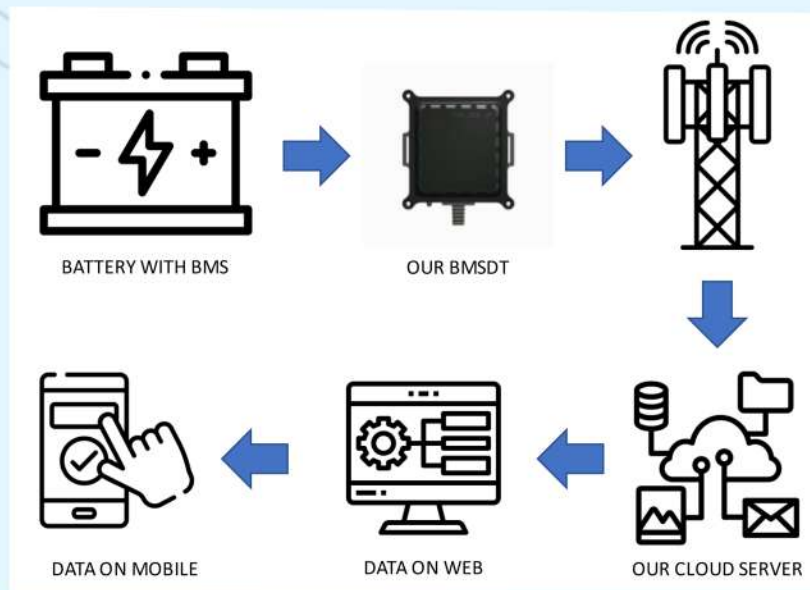

EXPLORE THE FUTURE OF VEHICLE TRACKING WITH **PICTOR TELEMATICS**

Our EV BMS & VEHICLE

KEEP YOUR BATTERY RUNNING LONGER WITH SIMPLE BMS TRACKING SOLUTIONS AND EXPAND YOUR BATTERY LIFE UP TO 10 YEARS.

WWW.PICTORTELEMATICS.COM

Toll Free : 1800 123 2632