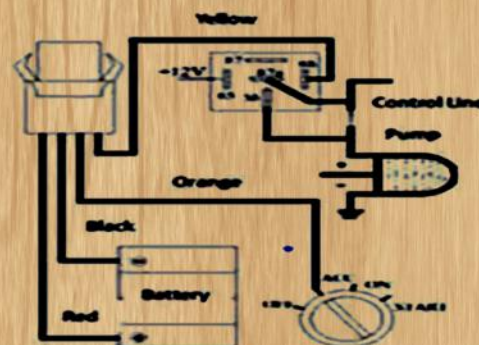

## Specifications

GPS Chip	<b>MT2503D</b>
Dimension	<b>85(L)*24(W)*14(H)</b>
GSM Frequency	<b>850/900/1800/1900MHz</b>
GPRS	<b>Class12.TCP/IP build in GSM Module</b>
Chanel	<b>22 tracks, 66 capture channels</b>
Aquisition Sensitivity	<b>-165dBm</b>
Tracking Sensitivity	<b>-148dBm</b>
Voltage Input	<b>9~90V</b>
Locating Time	<b>Hot&lt;2SEC(Open Sky)   Warm&lt;15SEC   Cold&lt;38SEC(Open Sky)</b>
GSM Antenna	<b>Antenna spring</b>
GPS Antenna	<b>Built in 18*18*2 MM ceramic chip antenna</b>
Power Button	<b>NO</b>
Power Button	<b>YES</b>
Vibration Sensor	<b>YES</b>
Oil/Electricity Cut Off	<b>YES</b>
Microphone	<b>NO</b>
ACC Detection	<b>YES</b>
GPS Light	<b>YELLOW</b>
GSM Light	<b>RED</b>
Built-In Battery	<b>YES</b>
Battery Capacity	<b>55mA</b>
Data Uploading Port	<b>NO</b>
Function Port	<b>NO</b>