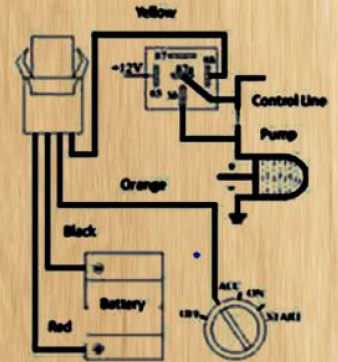

## Specifications

GPS Chip	MTK6261D
Dimension	72(L)*30(W)*12(H)
GSM Frequency	850/1900 or 900/1800MHZ
GPRS	Class12.TCP/IP build in GSM Module
Chanel	20
Acquisition Sensitivity	-144dBm
Tracking Sensitivity	-160dBm
Voltage Input	9~90V
Locating Time	Hot<2SEC(Open Sky)   Warm<15SEC   Cold<38SEC(Open Sky)
GSM Antenna	Antenna spring
GPS Antenna	Built in 18mm*18mm*4mm ceramic chip antenna
Power Button	YES
Vibration Sensor	YES
Oil/electricity Cut Off	YES
ACC Detection	YES
Power Satus Indication Light	RED
GPS Light	BLUE
GSM Light	GREEN
Built-In Battery	YES
Battery Capacity	80mA
Data Uploading Port	NO
Function Port	NO