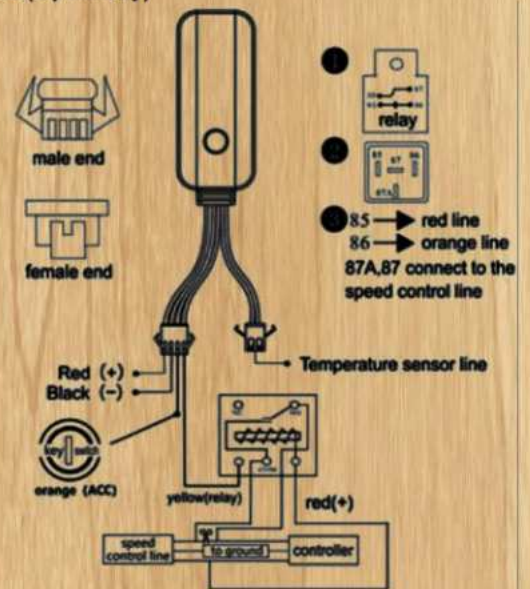

**Vibration Alert:** This feature helps the user to get alert on vehicle vibration.

**Flash Memory-4MB:** Flash Memory lets the device store data up to 4MB.

**IP65 Water Resistance & Dustproof:** This ensures the user that the tracker is water resistant and dustproof in all kinds of situation.

TO BUY THIS PRODUCT

SCAN THIS QR CODE

[www.pictortelematics.in](http://www.pictortelematics.in)

[www.pictormart.in](http://www.pictormart.in)

**Specifications**

GPS Chip	<b>MTK2503</b>
Dimension	<b>74mm*32mm*14mm</b>
GSM Frequency	<b>GSM850 GSM900 GSM1800 GSM1900</b>
GPRS	<b>Class12.TCP/IP build in GSM Module</b>
Chanel	<b>20</b>
Aquisition Sensitivity	<b>144dBm</b>
Tracking Sensitivity	<b>160dBm</b>
Voltage Input	<b>9-90V</b>
Locating Time	<b>Hot&lt;2SEC(Open Sky)   Warm&lt;15SEC   Cold&lt;38SEC(Open Sky)</b>
GSM Antenna	<b>Spring Antenna</b>
GPS Antenna	<b>Built-in 18mm * 18mm * 4mm Chip Antenna</b>
Power Button	<b>YES</b>
Accelerate Sensor	<b>YES</b>
Oil/Electricity Cut Off	<b>YES</b>
Microphone	<b>NO</b>
ACC Detection	<b>YES</b>
Power Light	<b>RED</b>
GPS Light	<b>BLUE</b>
GSM Light	<b>GREEN</b>
Battery Capacity	<b>55mAh</b>
Bluetooth	<b>NO</b>
Communication Interface	<b>RS485/RS232/UART</b>
Temperature Detection	<b>NO</b>
Waterproof Level	<b>IP65</b>
Function Interface Definition	<b>NO</b>
Digital I/O	<b>YES, 2 Digital Inputs, 1 Digital Output</b>