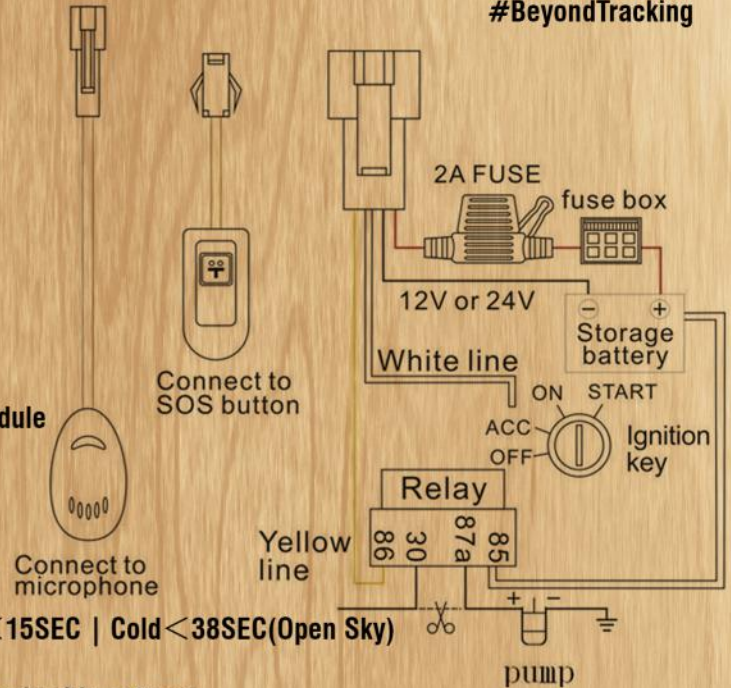

Flash Memory-4MB: Flash Memory lets the device store data up to 4MB.

IP65 Water Resistance & Dustproof: This ensures the user that the tracker is water resistant and dustproof in all kinds of situation.

TO BUY THIS PRODUCT

SCAN THIS QR CODE

www.pictortelematics.in

www.pictormart.in

ARAI[®]
Progress through Research

P19S

SMART GPS TRACKER FOR BIKES & CARS

Specifications

GPS chip	MTK2503D
Dimension	83(L)*40(W)*14(H)
GSM frequency	850/900/1800/1900MHZ
GPRS	Class12.TCP/IP build in GSM Module
Chanel	20
Acquisition sensitivity	-144dBm
Tracking sensitivity	-160dBm
Voltage input	9~90V
Working temperature	-20°C to 75°C
Locating time	Hot <2SEC(Open Sky) Warm <15SEC Cold <38SEC(Open Sky)
GSM antenna	Antenna spring
GPS antenna	Built in 25mm*25mm*2mm ceramic chip antenna
SOS button	YES
Power button	YES
Digital I/O	YES, 3 digital input, 1 digital output
Vibration sensor	YES
Oil/electricity Cut off	YES
Microphone	YES
ACC detection	YES
Power status indication light	RED
GPS light	BLUE
GSM light	GREEN
Built-In Battery	YES
Battery Capacity	250mA
Data uploading port	NO
Function port	NO